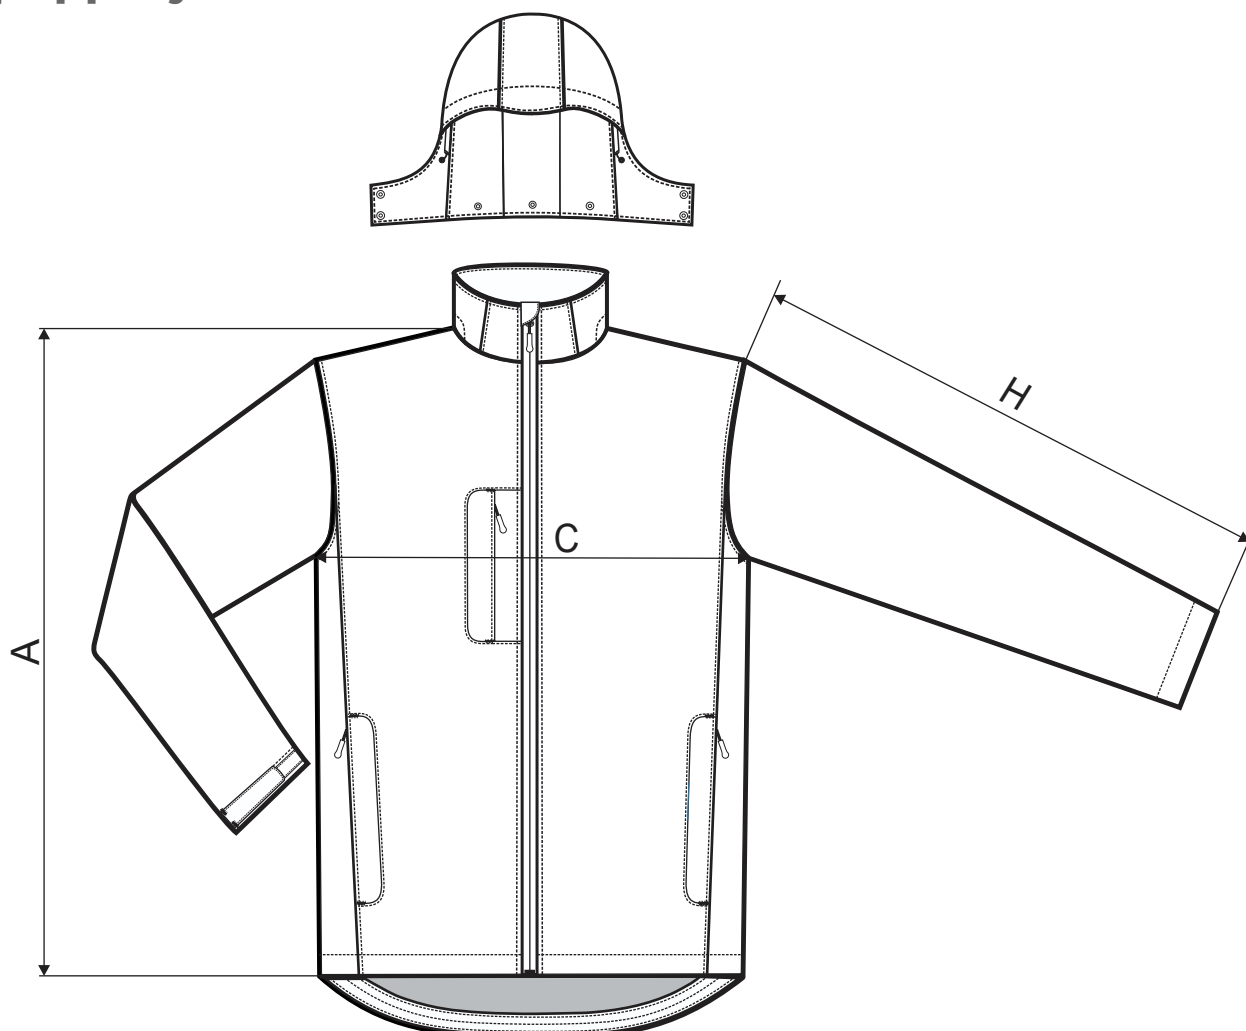

533 Pacific 3 IN 1 ♂

SIZE SPECIFICATION [cm]

PAGE 1 OF 2 - UPPER JACKET

size	S	M	L	XL	2XL	3XL
A	67	70	73	76	80	80
C	52	56	60	64	68	73
H	65	67	69	71	73	73

All size specifications listed are in cm. Accepted tolerance of up to $\pm 5\%$.

Upper jacket

Scroll to next page
to see size specification
of **Innerfleece**

533 Pacific 3 IN 1 ♂

SIZE SPECIFICATION [cm]

PAGE 2 OF 2 - INNERFLEECE

size	S	M	L	XL	2XL	3XL
A	65	68	71	74	78	78
C	50	54	58	62	66	71
H	63	65	67	69	71	71

All size specifications listed are in cm. Accepted tolerance of up to $\pm 5\%$.

Innerfleece